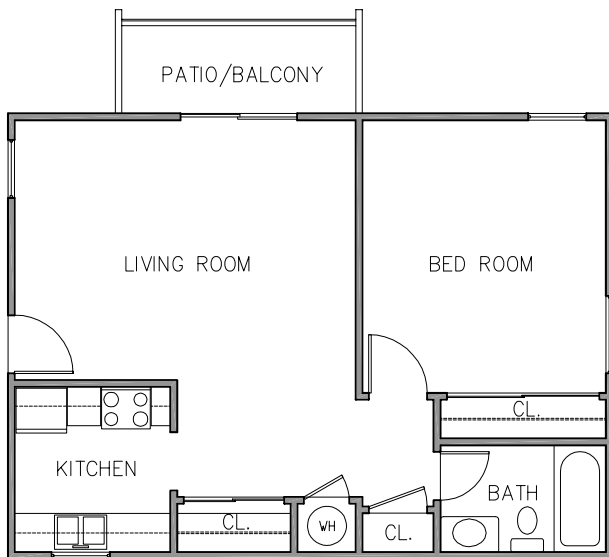

Lake Woodard Apartments

ONE BEDROOM
825 SQ. FT.