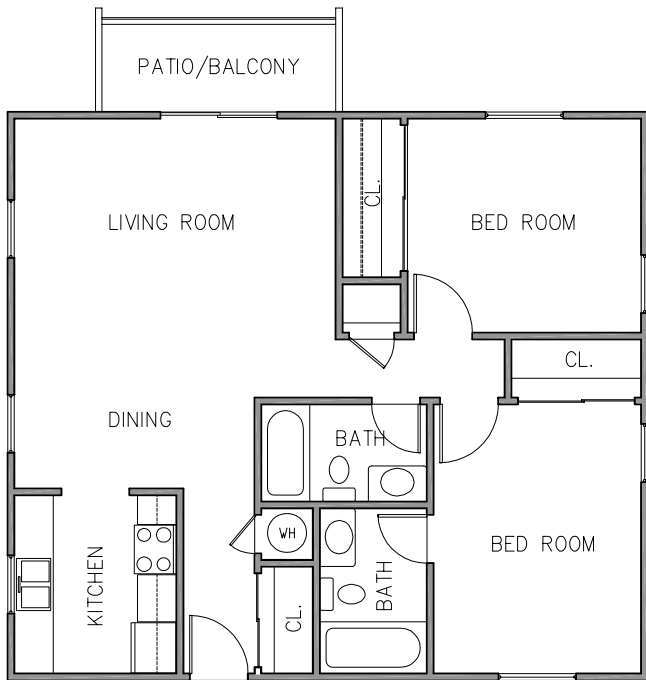

Lake Woodard Apartments

2 BEDROOM
925 SQ. FT.